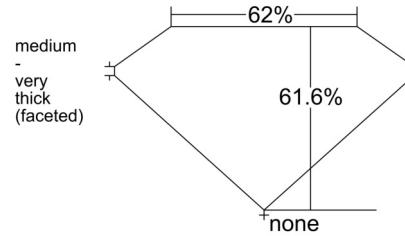

GIA NATURAL DIAMOND GRADING REPORT

May 07, 2026
GIA Report Number 7556178324
Shape and Cutting Style ..... Oval Brilliant
Measurements ..... 8.43 x 5.39 x 3.32 mm

GRADING RESULTS

Carat Weight ..... 1.00 carat
Color Grade ..... F
Clarity Grade VVS1

ADDITIONAL GRADING INFORMATION

Polish ..... Excellent
Symmetry ..... Very Good
Fluorescence ..... None
Inscription(s): GIA 7556178324
Comments: Surface graining is not shown.

PROPORTIONS

Profile not to actual proportions