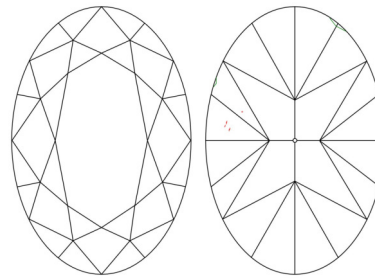

GIA NATURAL DIAMOND GRADING REPORT

May 07, 2026  
 GIA Report Number ..... 7556178324  
 Shape and Cutting Style ..... Oval Brilliant  
 Measurements ..... 8.43 x 5.39 x 3.32 mm

GRADING RESULTS

Carat Weight ..... 1.00 carat  
 Color Grade ..... F  
 Clarity Grade ..... VVS1

ADDITIONAL GRADING INFORMATION

Polish ..... Excellent  
 Symmetry ..... Very Good  
 Fluorescence ..... None  
 Inscription(s): GIA 7556178324  
**Comments:** Surface graining is not shown.

PROPORTIONS

Profile not to actual proportions

CLARITY CHARACTERISTICS

KEY TO SYMBOLS\*

-  Cloud
-  Pinpoint
-  Natural

\* Red symbols denote internal characteristics (inclusions). Green or black symbols denote external characteristics (blemishes). Diagram is an approximate representation of the diamond, and symbols shown indicate type, position, and approximate size of clarity characteristics. All clarity characteristics may not be shown. Details of finish are not shown.